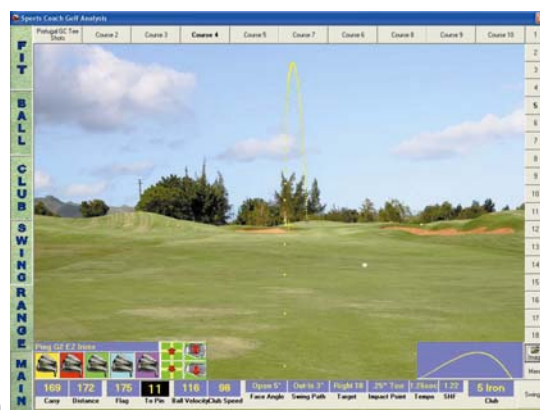

The GPS Simulator continues to be updated at an incredible pace. Having listened to our customers we are currently adding Club Fitting, so that the simulator generates income 12 months of the year. In February there will be a 3 display screen option added, so that the Simulator is a full 270 degree surround screen simulator. Other developments on the horizon, for the GPS Golf Simulator include, Digital Video and Multi Sport Simulation. All these features ensure that the Simulator, is the best revenue generator on the worldwide market.

Above 4.5M (15') Standard Simulator Bay.
Featuring: Doha (Commercialbank Qatar Masters)

Club Fitting

Sports Coach's Professional Golf Analysis main features are currently being incorporated into the Virtual Ranges, at no cost. Enabling Club Fitting from within the GPS Golf Simulator. The perfect solution for all Golf Retailers and Custom Club Fitters, allowing golfers to test clubs, using the world's most advanced ball flight model. The 3D High Speed Camera Simulator, easily out performs all launch monitors indoors, for both Accuracy and Reliability. Club, Ball and Swing Analysis measurements, include Ball Speed, Club Speed, Vertical Launch Angle, Horizontal Launch Angle, Back Spin, Side Spin, Swing Path and Club Face Angle.

The Club Fitting features are currently being implemented and will be released during February.

Golfers can review their performance with up to five clubs, simultaneously reviewing coloured ball flight and shot performance, for each model. The Golfers data is stored, this is utilised by any marketing software. Ensuring such information as contact names, mobile numbers and emails are saved. By using the GPS Virtual Ranges, golfers are entertained as well as custom fitted, this ensures all facilities reputation, will be further enhanced.