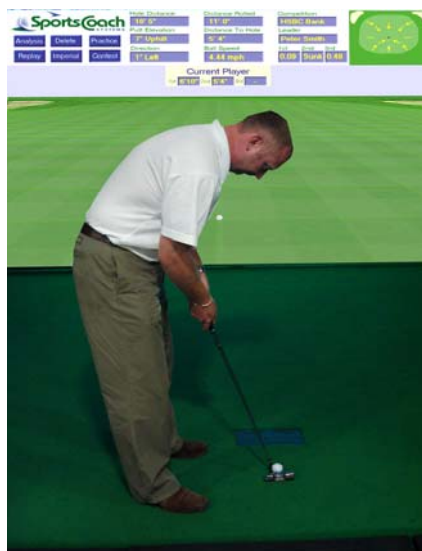

Sports Coach has recently introduced the world's first 3D Putting Simulator. This system can be set up within 45 minutes enabling it to be fully operational within a short time of arrival on the day. This setup saves space, time and money on the normal setup, so the overall cost of the hire should be well within any corporate budget.

Example - One Day Hire at NEC Birmingham

Projected 3D Putting Simulator, Includes Operator	£500.00
Mileage - 240 Miles @ £1.00 per mile	£240.00
Total Cost	£740.00

If more than one simulator is hired, only one mileage charge applicable. All hires include Simulator, Operator, Clubs, Balls and Leader Board. All prices are subject to VAT at 17.5%.

2m High x 1.5m Wide x 2.5m Deep

[Sports Coach Systems Limited](http://www.Sports-Coach.com)
Curtis Road, Dorking, Surrey, England
Tel +44 (0)1306 741888 Fax +44 (0)1306 877888
Email: Sales@Sports-Coach.com
Web: www.Sports-Coach.com