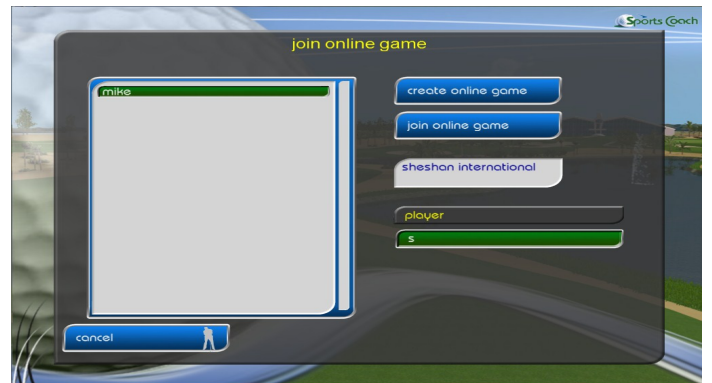

GPS Current Developments

Sports Coach has been busy enhancing the GPS Live game functionality with Live Camera Interaction, so golfers can actually see and talk to each other during their Live Games. This in essence gives golfers a lot more fun discussing each other's golf shots, complete interaction with one's golfing buddy, anywhere in the world. To be able to see each other golf shots and talk in a live environment, is once again a world's first on the GPS Platform. Joining Online games, can easily be setup within the program, allowing golfers of all ages and both sexes, to interact and enjoy their game.

Remote Centre Operation has just been released, the first phase being the operator can commence games, on all the networked golf simulators. The second phase currently under construction will allow the operator to control the hourly gameplay on each simulator, the time golfers have paid for. In a similar manner as to how indoor bowling centres, currently operate. As well as booking information, so that centre management may get, the daily usage reports for each of the golf simulators off site.