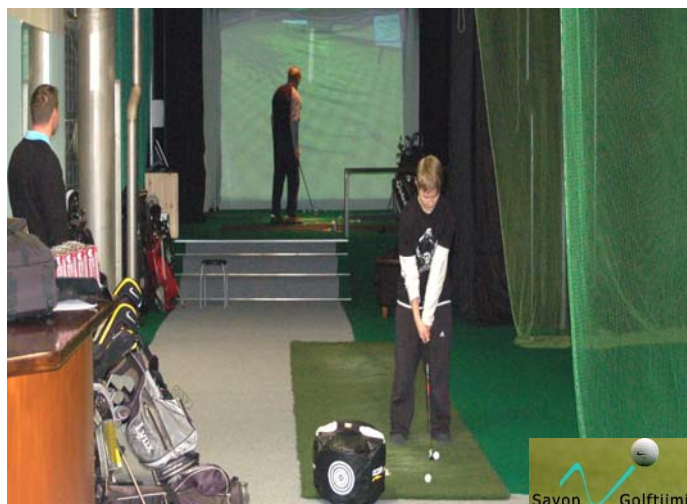

Finish Indoor Golf

Finland is leading the indoor golf market with innovation, in Europe. With an indoor golfing season from October through to April. There are now some 135,000 Finish golfers, playing golf on 140 courses in the summer. During the last two years Sports Coach, have been able to sell 84%, of all the golf simulators sold in Finland. There are many reasons why this high percentage of one companies simulator, has been sold into the Scandinavian market place. The following cross section of indoor golf facilities, explains several factual reasons, why client's are so satisfied and recommend the GPS Golf Simulator.

Accurate and Realistic

Ari Hagren owner of Swingari Golf, located in Valkeakoski, started a new indoor golf facility, www.swingarigolf.fi last winter. He says "The soul of the whole facility is the Sports Coach simulator. We have separate putting areas, hitting areas, but most interesting is the golf simulator, which brings customers to the other areas, when the simulator is fully booked. The best part of the simulator is that it is so accurate and realistic. Players with handicaps of scratch to 6 are the most enthusiastic. With players 7 to 35 handicap all reporting, how much they love playing the machine. Where as players of handicaps 36 to 54 are finding the simulator very challenging and it teaches them course management. As they have to hit out sideways when playing out of trees, unlike other simulators. Our best player from Pirkanmaa, practises regularly on the Sports Coach. He is representing Finland, at the amateur European Champions. Better players are in the spot light, which means more golfers will follow suit and practise on the Sports Coach during our next indoor golf season."