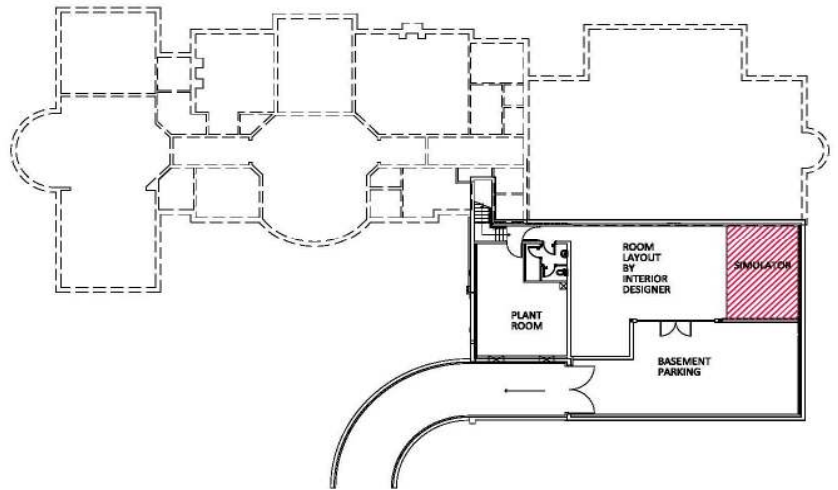

Construction

Any grand property on the Wentworth estate, requires a very high standard of cosmetic finish, to in keep with the surrounding area. So it was crucial that very high levels of design were replicated, the installation was implemented with minimal delay and disruption. Pro Shot's team more that met these requirements, by installing the unrivalled Sports Coach Simulator, carpeted walls and a high specification projector. Blending in the overall appearance superbly, to create the ultimate games room, installed within budget and on time.