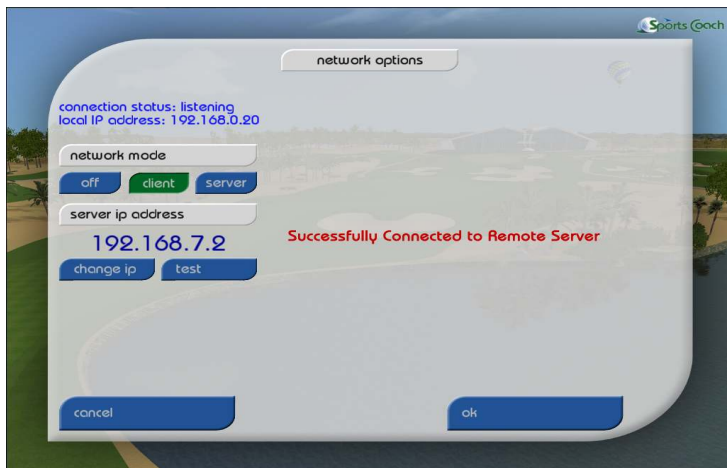

Network Functionality

The GPS Golf Simulator has been further enhanced with the ability, to network any number of golf simulators. Indoor Golf Centres can now benefit by being able to easily network, all their simulators together. So players can now add their details on to one simulator, with these details being automatically being saved, on to the entire simulator network. As well as being able to resume their previously saved games, on any of the networked simulators. During June the world's first, live tournament feature will be integrated, enabling live games to be played over all the simulators simultaneously. After each hole instead of the scorecard appearing, a live leader board will appear showing all players on all simulators. Using a very professional looking leader board, similar to that is used, by broadcasters on both the PGA and the European Tours. With the GPS Golf Course Library including the highest number of tournaments courses in the world, this will be the ultimate feature.

Playing Requirement

Recently a resident of the Wentworth estate, decided that although being a member of the Wentworth Golf Club, is superb. He is frustrated at not being able to play the famous West course, as often as he would ideally like. Due to the constraints of working long hours in the city and then getting home after dark. So he came up with the only solution, that would enable himself to regularly play the course, at any time. He decided to get a golf simulator custom fitted into his home, with an exact reproduction of the West course, itself. With all the recent course alterations, that were remodelled by Ernie Els, incorporated into the course simulation. As well as having the ability to regularly hone his game, improve his course management and be taught by the club's own professional at home. Another goal was to introduce his family, to the game of golf.