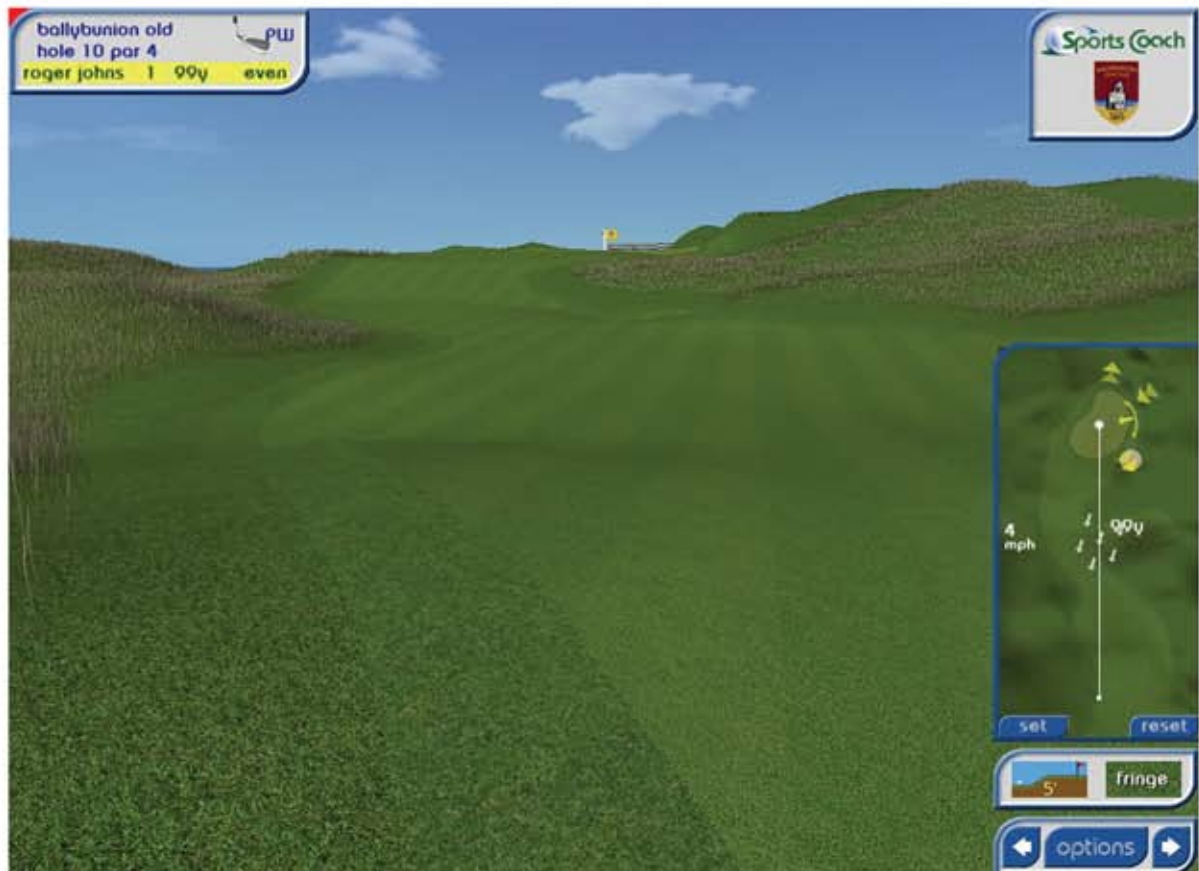

Abu Dhabi Golf Course

Silver

Ra St. Omer, Abu Dhabi, Ballyunion Old, Barseback, Belfry Brabazon, Belfry PGA National, Bermuda Dunes, Calcutta Lakes, Carnoustie, Castello di Tolcinasco, Celtic Manor 2010, Celtic Manor Monty, Champions Gate, Coeur d'Alene, Cog Hill Dubsdread, Crans-sur-Sierre, Doha, Doral Blue Monster, Doral Great White, Emirates, Fernandez, Finca Cortesin, Fontana, Gut Kaden, Gut Larchenhof, Halmstad, Innisbrook Copperhead, Innisbrook Island, Java Flows, Kennemer, Killarney Killen, Kingsbarns, Kuala Lumpur, Loch Ernie, Old Head, Patagonia, Monterey Bay, Monterey Beach, Monterey Hill, Pearl Valley, PGA National, Poppy Hills, Port Aventura, Port Royal, Pravets, Redstone, Riffa Views, Royal Blackpool, Royal Fife, Royal Morris, Royal Swilken, Samba Falls, Sherwood, Sheshan, Tanah Merah, Tralee, Turnberry, Vilamoura Victoria, Warwick Hills and Wentworth West.

Bronze

Abegweit Crossing, Amber, Amendoeira Faldo, Amendoeira O'Connor, Bro Balsta, Carrig Glas, Chinook Cascadia, Cougar Ridge, Devils Garden, El Cortante, English Oaks, Estonian Country, Fontainebleau, Foothill Lakes, Georgetown Inlet, Grief Point Meadows, Hadley Common, Hanauma Cliffs, Heretic, Heron Pointe, Hollow, Howatt Gardens, Klawhammer Crag, Kuala Views, Kungsangen Kings, Linna, Lynx, Maori Heights, Manoir Richelieu, Oxie, Pine Springs, Preserve, Quinault, Ranmore Downs, Renaissance, Richland, Russet Hills, Sharjah, Spruce Plains and Tempete.